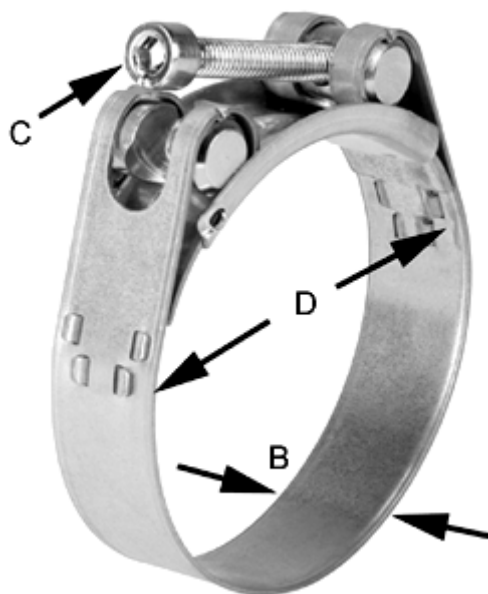

Article number: 025927202053

Description: Heavy Duty Clamp GBS M 53/20 W2 ISK QRC

Measures

C (screw type) = ISK
Diameter D = 51-5
Width B = 20